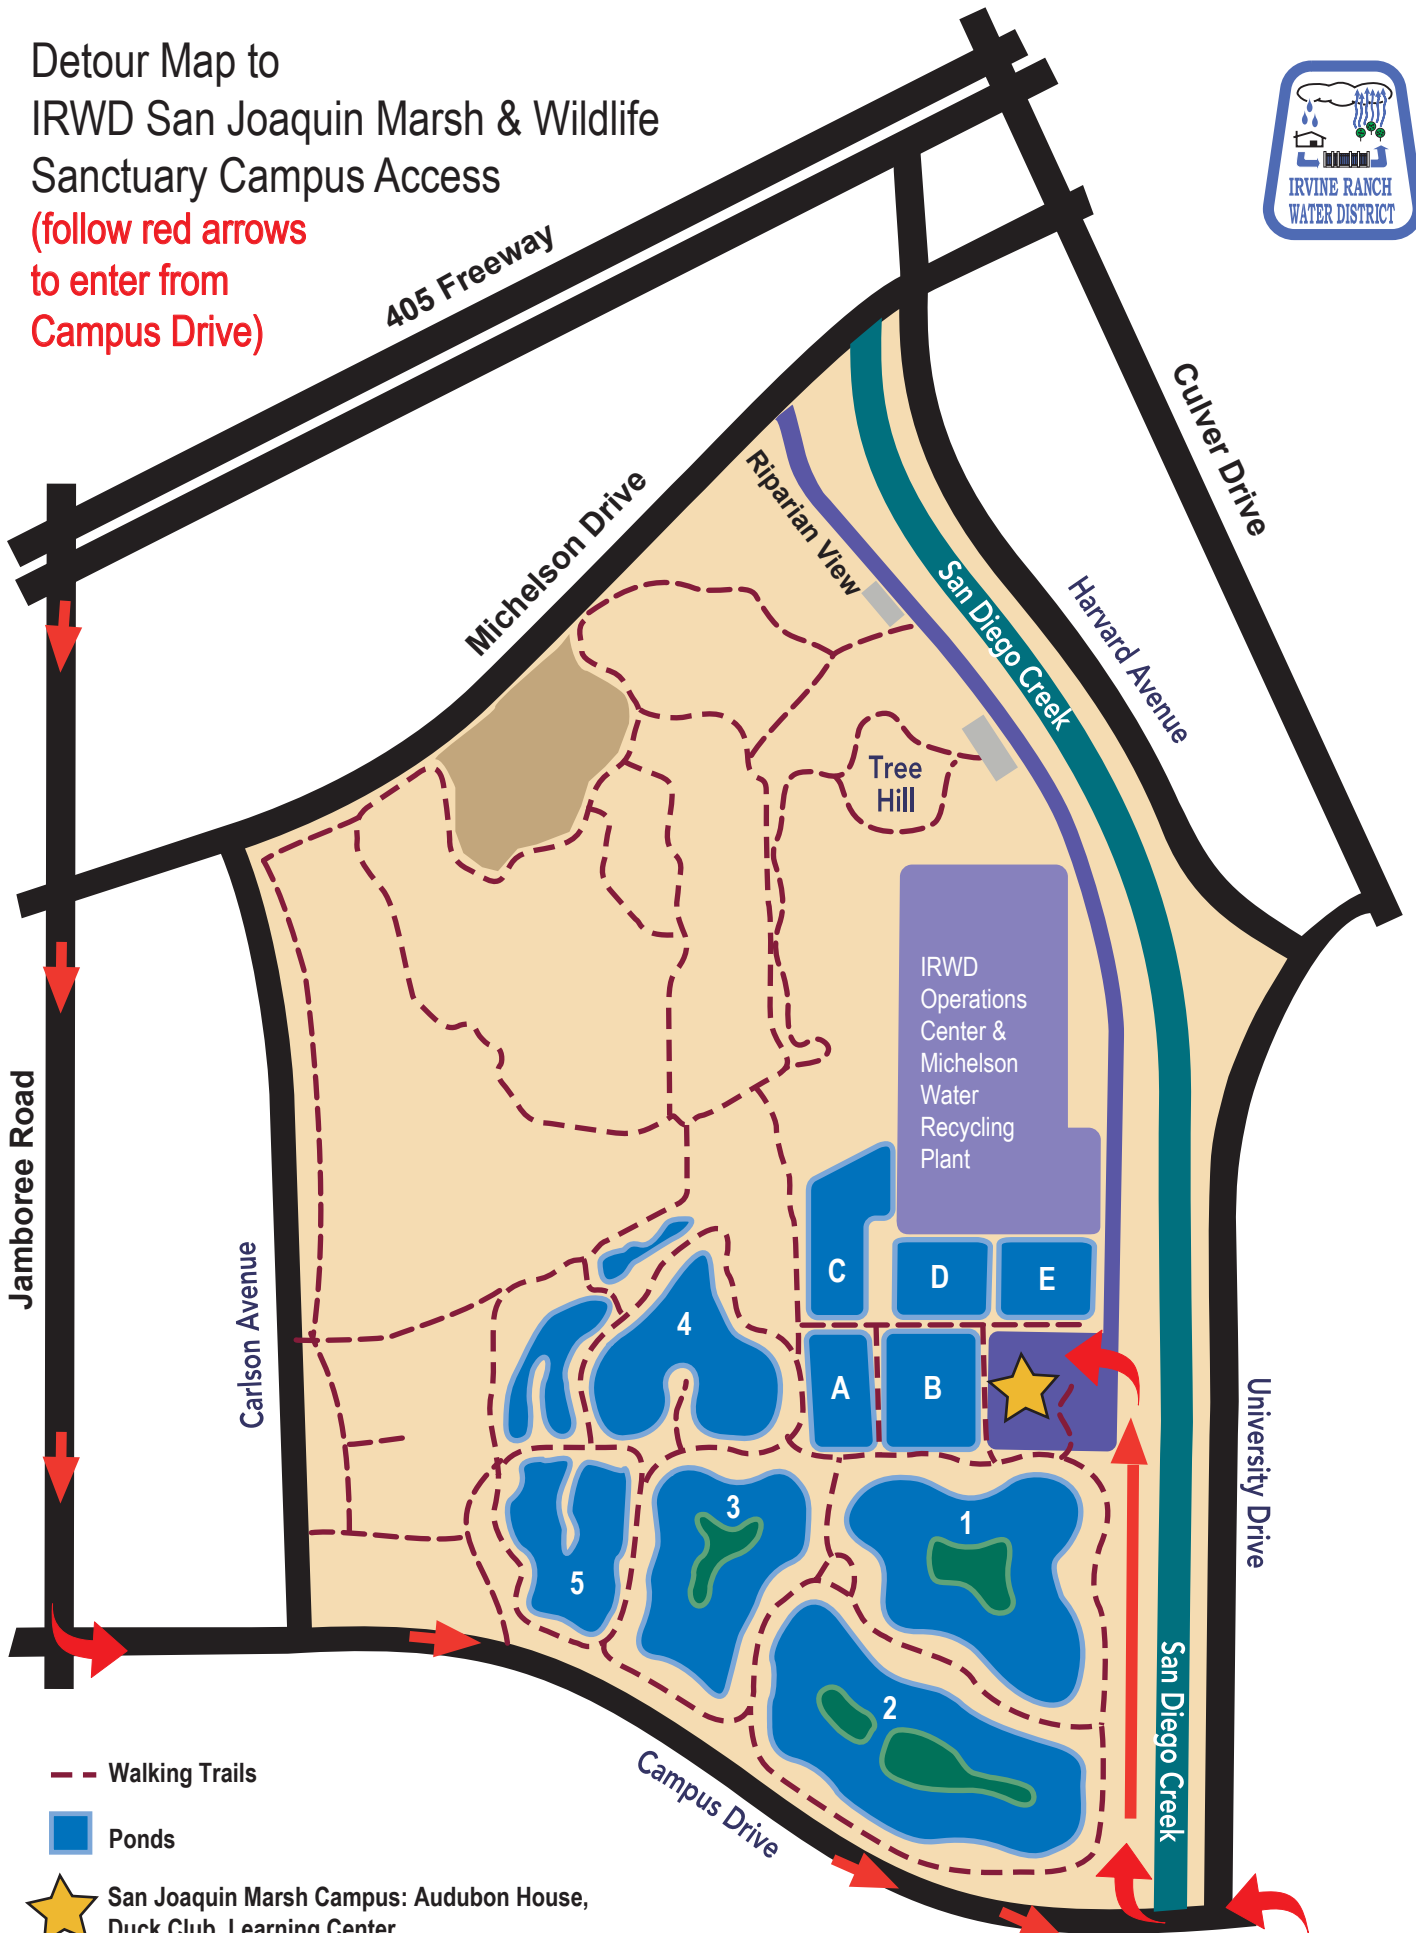

Detour Map to
IRWD San Joaquin Marsh & Wildlife
Sanctuary Campus Access

(follow red arrows
to enter from
Campus Drive)

- Walking Trails
- Ponds
- San Joaquin Marsh Campus: Audubon House, Duck Club, Learning Center, Visitor's Center & Sea and Sage House

No left turn allowed from Campus Drive into driveway,
so make U-turn on Campus Drive at University Drive.

DIRECTIONS TO SAN JOAQUIN MARSH CAMPUS

FROM 405 S EXIT JAMBOREE

TURN RIGHT ON JAMBOREE

FROM THE 405 N EXIT JAMBOREE

TURN LEFT ON JAMBOREE

TURN LEFT ON CAMPUS

MAKE A U-TURN AT CAMPUS & UNIVERSITY

MAKE AN IMMEDIATE RIGHT AT THE MARKED ENTRANCE TO IRWD SAN JOAQUIN MARSH CAMPUS
(PARALELL TO THE SAN DIEGO CREEK)